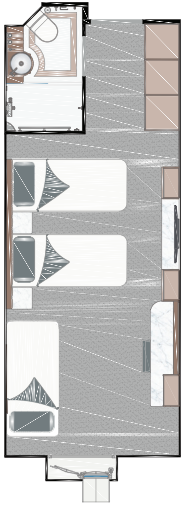

Cabin Layouts – Greg Mortimer

Aurora Stateroom Triple
Cabin 21.4m² –22.8m²
porthole and en suite.

Aurora Stateroom Twin
Cabin 15.8m²–22.8m²
porthole and en suite.

Balcony Stateroom
Cabin and balcony
combined size 20.9m²–
31.3m² private balcony
and en suite. For cabin
sizes of category A, B
and C please contact us.

**Balcony Stateroom Superior
(Formerly Balcony Suite)**
Cabin and balcony combined
size 30.5m²– 40.2m² private
balcony and en suite.

Junior Suite
Cabin and balcony combined
size 38.9m² private balcony, en
suite and lounge.

Captain's Suite
Cabin and balcony combined
size 44.5m², private balcony, en
suite and lounge.

Aurora Stateroom

Balcony Stateroom

For more information on the *Greg Mortimer*
visit [auroraexpeditions.com.au/
the-greg-mortimer](http://auroraexpeditions.com.au/the-greg-mortimer)