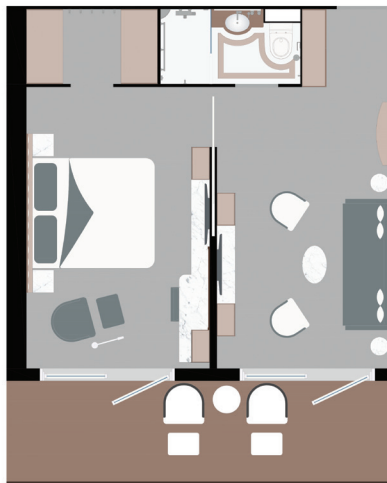

Cabin Layouts – Greg Mortimer

Aurora Stateroom Triple
Cabin 21.4m² –22.8m²
porthole and en suite.

Aurora Stateroom Twin
Cabin 15.8m²–22.8m²
porthole and en suite.

Balcony Stateroom
Cabin and balcony
combined size 20.9m²–
31.3m² private balcony
and en suite. For cabin
sizes of category A, B
and C please contact us.

**Balcony Stateroom Superior
(Formerly Balcony Suite)**
Cabin and balcony combined
size 30.5m²– 40.2m² private
balcony and en suite.

Junior Suite
Cabin and balcony combined
size 38.9m² private balcony, en
suite and lounge.