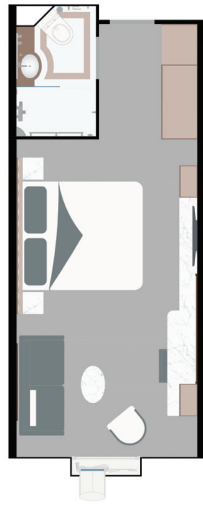

Cabin Layouts – Greg Mortimer

Aurora Stateroom Triple
Cabin 21.4m² –22.8m²
porthole and en suite.

Aurora Stateroom Twin
Cabin 15.8m²–22.8m²
porthole and en suite.

Balcony Stateroom
Cabin and balcony
combined size 20.9m²–
31.3m² private balcony
and en suite. For cabin
sizes of category A, B
and C please contact us.

**Balcony Stateroom Superior
(Formerly Balcony Suite)**
Cabin and balcony combined
size 30.5m²– 40.2m² private
balcony and en suite.

Junior Suite
Cabin and balcony combined
size 38.9m² private balcony, en
suite and lounge.

Captain's Suite
Cabin and balcony combined
size 44.5m², private balcony, en
suite and lounge.

Aurora Stateroom

Balcony Stateroom

For more information on the *Greg Mortimer*
visit [auroraexpeditions.com.au/
the-greg-mortimer](http://auroraexpeditions.com.au/the-greg-mortimer)