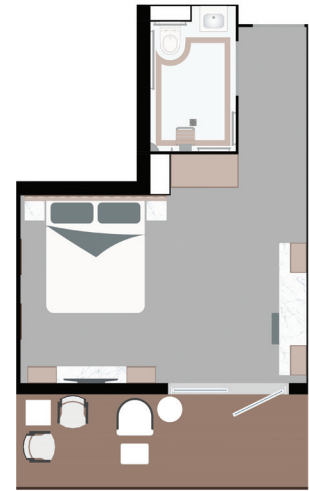

Cabin Layouts – Greg Mortimer

Aurora Stateroom Triple
Cabin 21.4m² –22.8m²
porthole and en suite.

Aurora Stateroom Twin
Cabin 15.8m²–22.8m²
porthole and en suite.

Balcony Stateroom
Cabin and balcony
combined size 20.9m²–
31.3m² private balcony
and en suite. For cabin
sizes of category A, B
and C please contact us.

**Balcony Stateroom Superior
(Formerly Balcony Suite)**
Cabin and balcony combined
size 30.5m²– 40.2m² private
balcony and en suite.

Junior Suite
Cabin and balcony combined
size 38.9m² private balcony, en
suite and lounge.

Captain's Suite
Cabin and balcony combined
size 44.5m², private balcony, en
suite and lounge.

Aurora Stateroom

Balcony Stateroom

For more information on the *Greg Mortimer*
visit [auroraexpeditions.com.au/
the-greg-mortimer](http://auroraexpeditions.com.au/the-greg-mortimer)